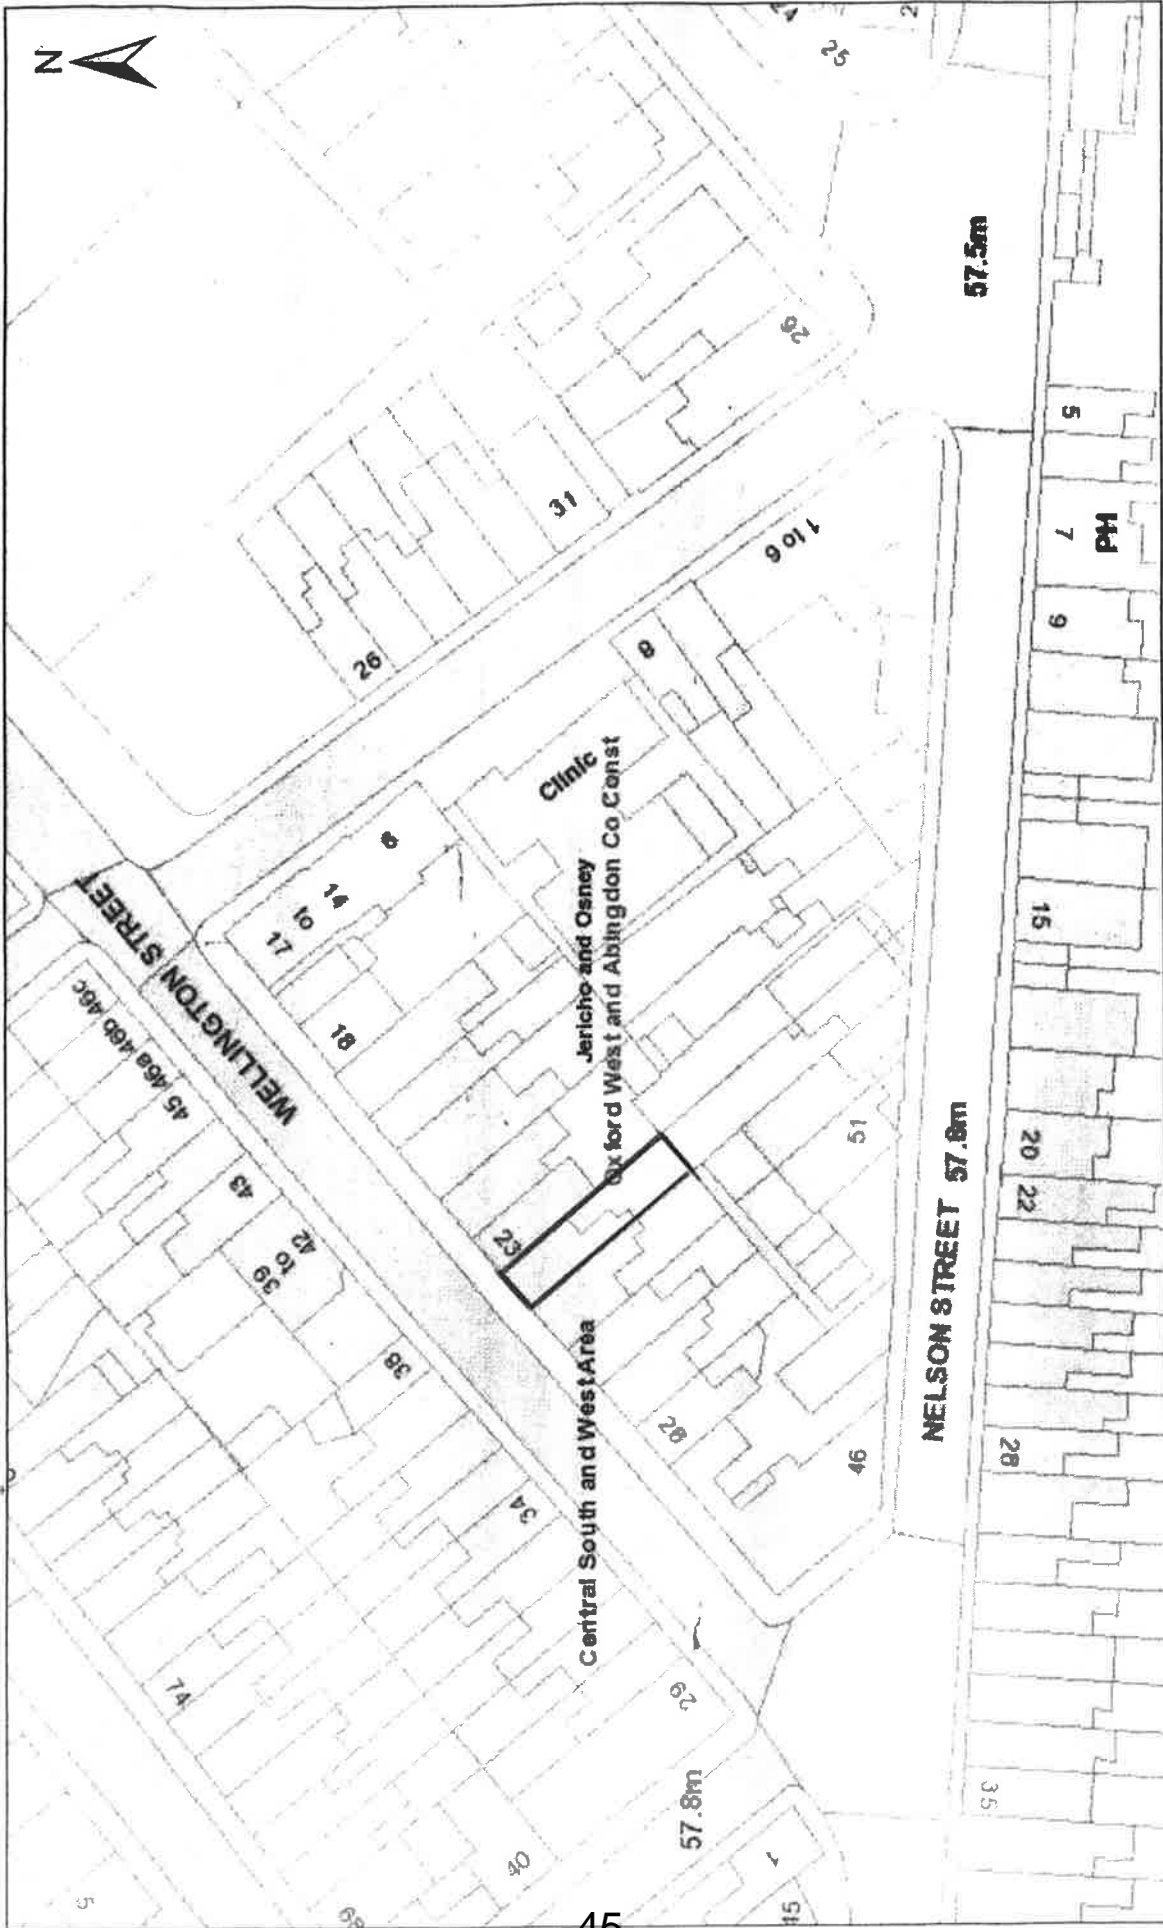

# 24 Wellington street

45

Window replacement

Scale (printed to A4): 1:625

(c) Crown Copyright and database right 2014. Ordnance Survey 100019348.

Date: 15/07/2014

This page is intentionally left blank